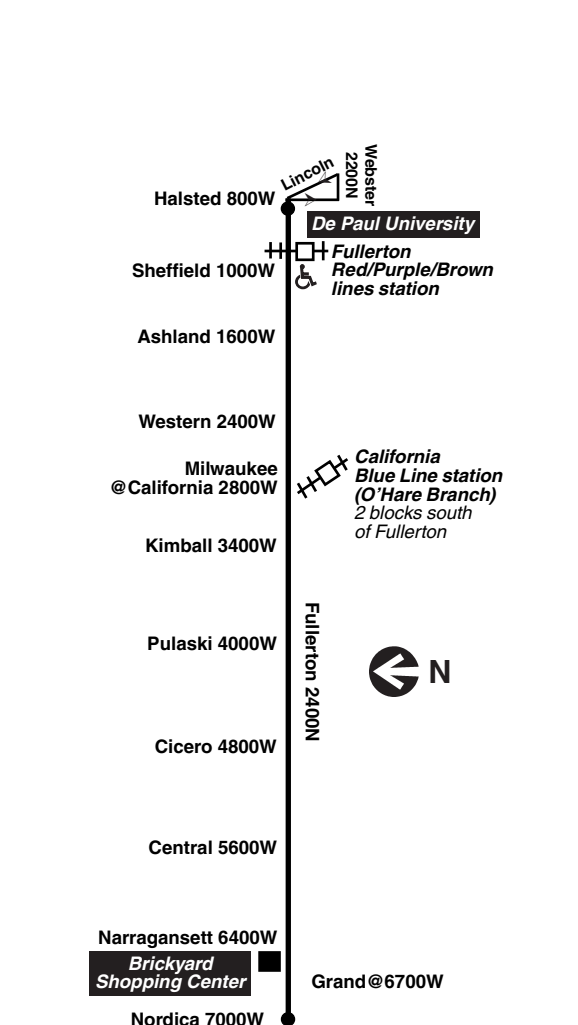

Federal law requires priority seating be designated for seniors and people with disabilities. **Please stand up** and yield these seats when needed for qualifying riders or when asked.

Schedules and other info in this timetable are subject to change. CTA does not assume responsibility for errors in timetables nor for inconvenience or damage resulting from delays.

Pay close attention to destination signs and announcements when boarding; added service may sometimes be provided over portions of this or any bus route and some trips can end before the furthest terminal on a line depending on service needs or time of day.

Bicycle racks are installed on the front of all CTA buses and are allowed on CTA trains during certain hours. See our Bike & Ride brochure or webpage for help on how to use racks and more.

Know before you go: Get alerts from us by text or e-mail about planned service changes every week or instant alerts for unplanned reroutes and disruptions. Sign up for CTA Updates today at transitchicago.com/updates.

For more travel information, use the Ventra app or call the RTA Travel Information Center at 312-836-7000. *Para obtener mayor información, en Español, llame al Centro de Información a 312-836-7000.*

Chicago Transit Authority

74 Fullerton

Effective Mar. 23, 2025

All CTA buses are accessible

Monday thru Friday #74 Fullerton

Eastbound

LV Grand/Nordica	Fullerton/Narragansett	Fullerton/Cicero	Fullerton/Pulaski	Fullerton/Damen	AR Fullerton/Halsted
----	3:40a	3:50a	3:54a	4:06a	4:19a
4:00a	4:04	4:14	4:19	4:32	4:46
4:21	4:25	4:35	4:40	4:53	5:07
4:39	4:43	4:53	4:58	5:11	5:25
4:54	4:58	5:08	5:13	5:26	5:40
5:09	5:13	5:23	5:28	5:41	5:55
5:24	5:28	5:38	5:43	5:56	6:10
5:37	5:42	5:51	5:56	6:09	6:23
5:48	5:53	6:02	6:07	6:21	6:35
5:58	6:03	6:13	6:18	6:34	6:48
----	6:12	6:23	6:29	6:47	7:01
6:15	6:20	6:31	6:37	6:56	7:10

then every 9 to 13 minutes from Grand/Nordica and every 4 to 7 minutes from Fullerton/Narragansett

7:41	7:47	7:59	8:07	8:28	8:46
----	7:54	8:07	8:14	8:36	8:54
7:57	8:02	8:15	8:22	8:44	9:01
8:05	8:10	8:23	8:30	8:51	9:08
8:14	8:19	8:32	8:39	9:00	9:16

then every 10 to 12 minutes until

1:01p	1:06p	1:18p	1:25p	1:43p	1:58p
----	1:16	1:28	1:35	1:53	2:08
1:21	1:26	1:38	1:45	2:03	2:18
1:30	1:35	1:47	1:54	2:12	2:27
----	1:43	1:55	2:01	2:19	2:35
1:45	1:50	2:02	2:09	2:27	2:43
1:52	1:57	2:10	2:17	2:35	2:51
----	2:04	2:16	2:23	2:42	2:59
2:05	2:11	2:23	2:30	2:49	3:06
----	2:18	2:31	2:38	2:56	3:13
2:20	2:26	2:38	2:45	3:04	3:21
2:28	2:33	2:46	2:53	3:11	3:28
----	2:41	2:53	3:00	3:19	3:36
2:43	2:48	3:01	3:08	3:26	3:43
2:50	2:56	3:08	3:15	3:34	3:51
----	3:03	3:16	3:23	3:41	3:58
3:05	3:11	3:23	3:30	3:49	4:06
3:13	3:18	3:31	3:38	3:56	4:13
----	3:26	3:38	3:45	4:04	4:21
3:28	3:33	3:46	3:53	4:11	4:28
----	3:41	3:53	4:00	4:19	4:36
3:43	3:49	4:01	4:08	4:27	4:44
3:51	3:57	4:10	4:18	4:37	4:55

then every 8 to 16 minutes until

7:39	7:44	7:55	8:00	8:17	8:32
7:55	8:00	8:11	8:16	8:32	8:47
8:11	8:16	8:26	8:32	8:48	9:03
8:28	8:32	8:43	8:48	9:04	9:19
8:45	8:50	9:01	9:06	9:21	9:35
9:03	9:08	9:19	9:24	9:38	9:52
9:21	9:26	9:36	9:40	9:54	10:07
9:39	9:44	9:54	9:58	10:12	10:25
9:58	10:02	10:12	10:17	10:30	10:44
10:13	10:17	10:27	10:32	-----	-----
10:16	10:21	10:31	10:35	10:49	11:02
10:35	10:39	10:49	10:54	11:07	11:21
10:42	10:47	10:57	11:01	-----	-----
10:55	10:59	11:09	11:13	11:26	11:40
11:17	11:20	11:29	11:33	11:45	11:57
11:34	11:38	11:46	11:50	-----	-----
11:38	11:42	11:50	11:53	12:05a	12:18a
12:00a	12:03a	12:11a	12:14a	12:26	12:39
12:10	12:13	12:21	12:24	-----	-----
12:26	12:29	12:37	12:40	-----	-----
12:44	12:47	12:55	12:58	-----	-----
1:03	1:07	1:15	1:18	-----	-----
1:23	1:27	1:35	1:38	-----	-----

Westbound

LV Fullerton/Halsted	Fullerton/Damen	Fullerton/Pulaski	Fullerton/Cicero	Fullerton/Narragansett	LV Grand/Nordica
----	----	3:43a	3:47a	3:54a	3:57a
----	----	4:04	4:08	4:15	4:18
----	----	4:22	4:26	4:33	4:36
----	----	4:34	4:39	4:47	4:51
4:23a	4:31a	4:44	4:48	4:57	5:01
----	----	5:03	5:08	5:17	5:21
4:51	4:59	5:12	5:16	5:25	5:29
----	----	5:27	5:32	5:41	5:45
5:12	5:20	5:33	5:37	5:46	5:50
5:30	5:39	5:52	5:57	6:06	6:10
5:45	5:55	6:09	6:14	6:24	6:29
----	----	6:12	6:18	6:28	6:32
6:00	6:10	6:24	6:30	6:40	6:44
----	----	6:38	6:44	6:55	7:00
6:15	6:25	6:40	6:45	6:56	7:00